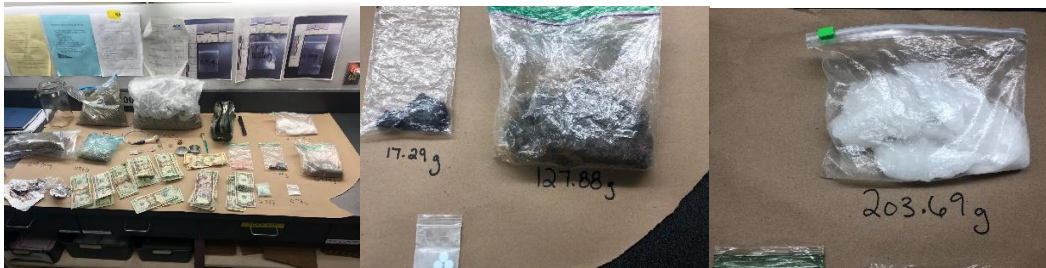

Suspicious Vehicle Yields Drugs and Cash

On July 26, 2019 Beaverton Police officers arrested 28-year-old Ammahad Bradley for illegal drug possession and distribution.

At 4:01 a.m. on July 26th, a BPD officer noticed a suspicious vehicle in the area of SW Walker Rd. and SW Canyon Rd. The BPD officer subsequently stopped the suspicious vehicle. During the traffic stop, officers discovered methamphetamine (203 grams), heroin (17 grams), 2 lbs. of marijuana and cash.

Mr. Bradley was charged with Distribution and Possession of Methamphetamine, Distribution and Possession of Heroin, Unlawful Possession of a Schedule II Controlled Substance and Unlawful Possession of Drugs (Schedule IV). Mr. Bradley was lodged at the Washington County Jail.

BPD encourages anyone that sees illegal or suspicious activity to notify law enforcement.