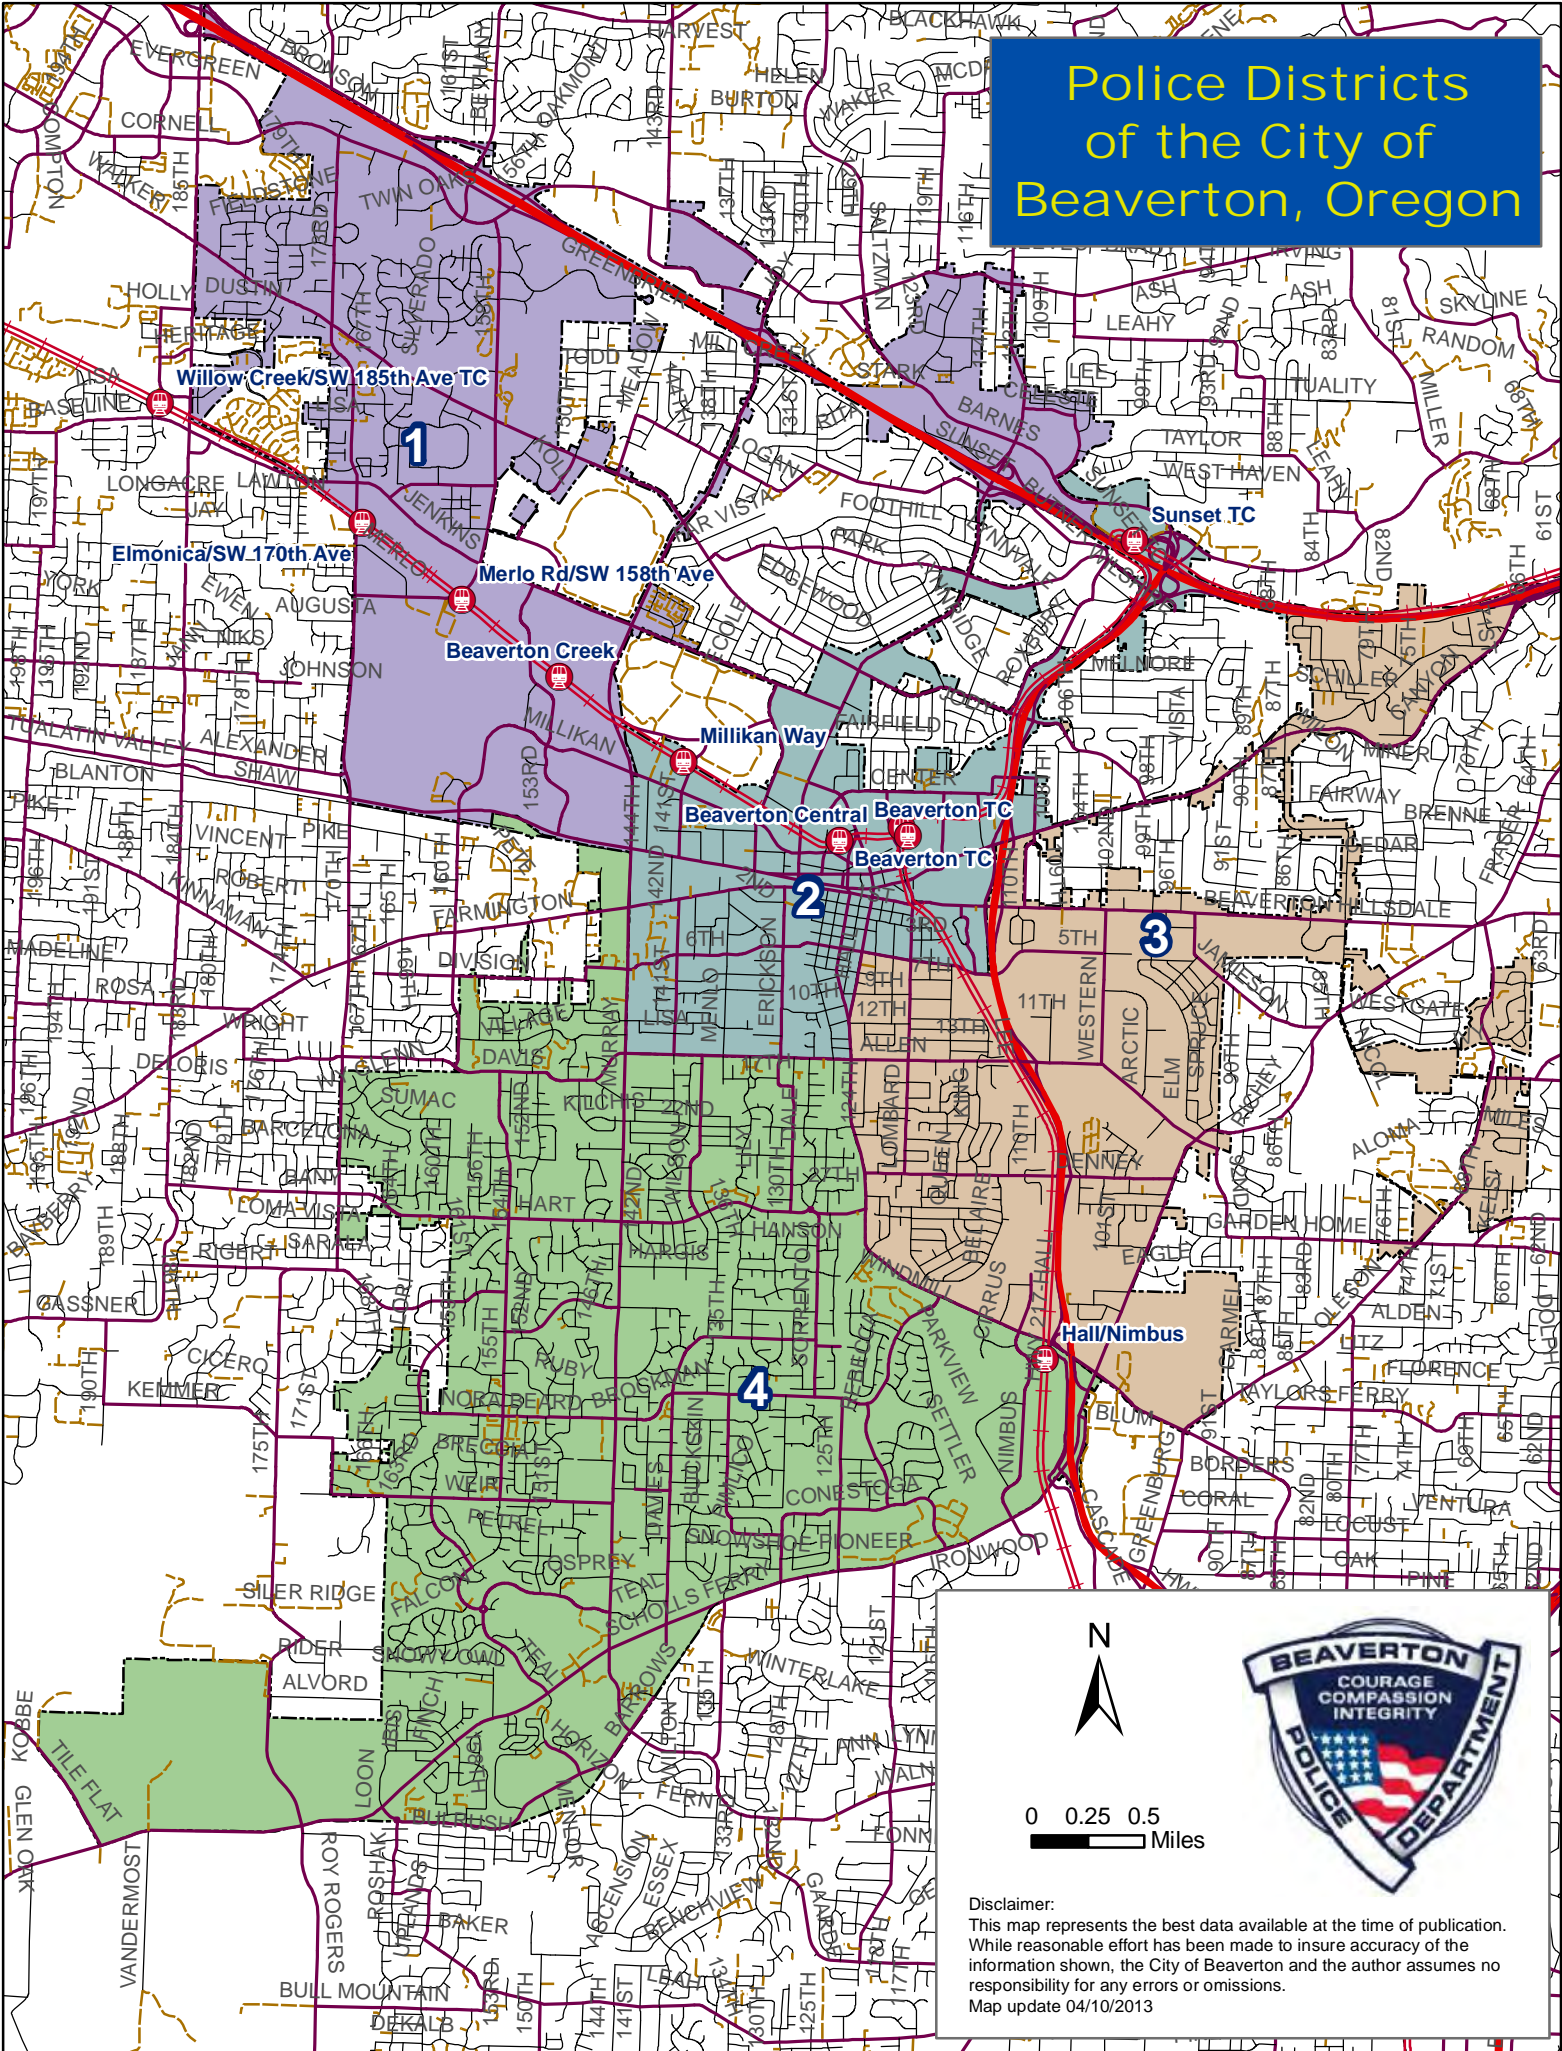

Police Districts of the City of Beaverton, Oregon

0 0.25 0.5
Miles

Disclaimer:
This map represents the best data available at the time of publication. While reasonable effort has been made to insure accuracy of the information shown, the City of Beaverton and the author assumes no responsibility for any errors or omissions.
Map update 04/10/2013