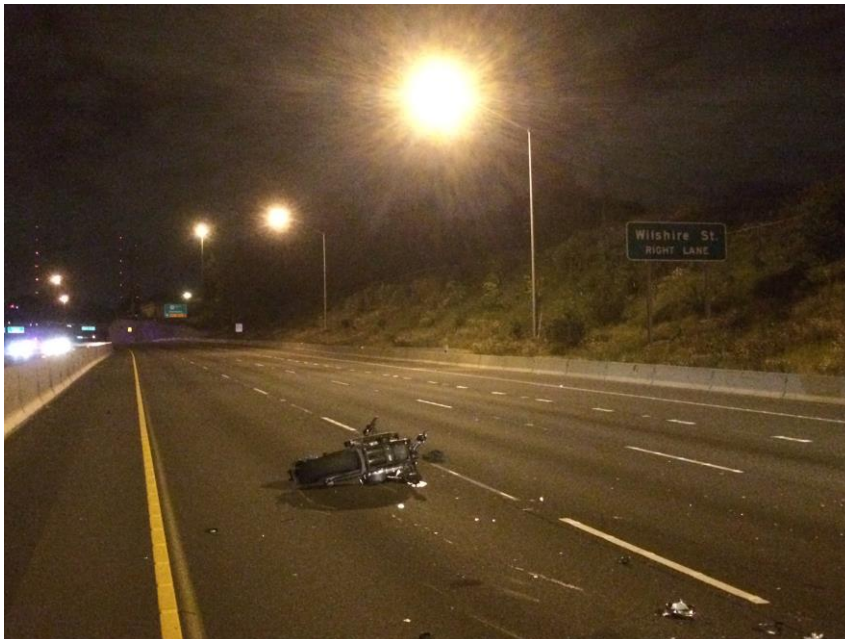

## Beaverton Police Department

4755 S.W. Griffith Drive  
Beaverton, Oregon 97005

Chief Geoff Spalding

### Fatal Crash on Hwy 217

On May 28, 2016 at 9:34 PM Beaverton Police Officers responded to an injury traffic crash on northbound Hwy 217 near Walker Road. When officers arrived on scene they found a two vehicle crash between a semi-truck and motorcycle.

Preliminary investigation suggests the motorcycle driver tried to pass the semi-truck but may have clipped the rear bumper of the semi-truck causing the crash. The motorcycle driver didn't survive his injuries and was pronounced deceased on scene.

The semi-truck driver stopped and is cooperating with the investigation. We are not disclosing the name of the deceased until next of kin notifications can be made.

Northbound Hwy 217 will be closed for the next few hours for the investigation.